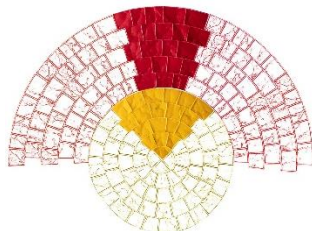

(Image File: 32-450~inuse)