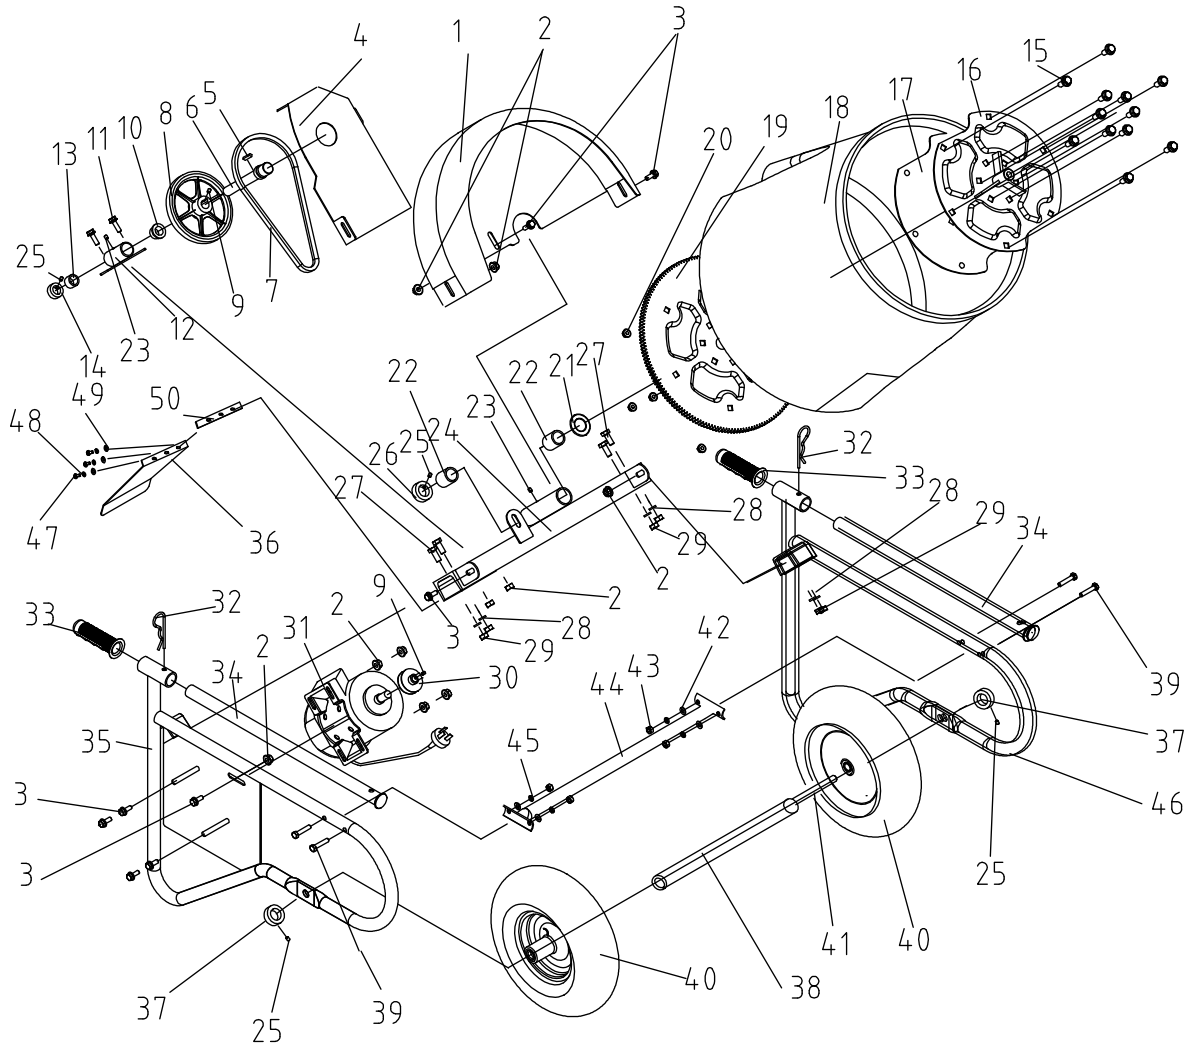

#12-238 3.5 Cu. Ft. Concrete Wheelbarrow Mixer

PARTS LIST

Ref#	Key#	Detail	Qty/Unit	Ref#	Key#	Detail	Qty/Unit	Ref#	Key#	Detail	Qty/Unit
12-238	1	Gear Guard Cover	1	12-238	18	Roller	1	12-238	35	Right Support Assembly	1
12-238	2	Hex Flange Nut	10	12-238	19	Large Gear Assembly	1	12-238	36	Motor Cover	1
12-238	3	Hex Flange Bolt	8	12-238	20	Hex Flange Nut	12	12-238	37	Shaft Fastening Sleeve	2
12-238	4	Protective Cover	1	12-238	21	Washer	1	12-238	38	Wheel Locating Sleeve	1
12-238	5	Flat Key Style A	1	12-238	22	Sliding Shaft Bearing	2	12-238	39	Hex Bolt	4
12-238	6	Gear Shaft	1	12-238	23	Straight Through Oil Cup	2	12-238	40	Wheel	2
12-238	7	Triangle Belt	1	12-238	24	Channel Plate Assembly	1	12-238	41	Wheel Axle	1
12-238	8	Pulley	1	12-238	25	Hex Socket Set Screw	4	12-238	42	Flat Washer	4
12-238	9	Hex Socket Set Screw	2	12-238	26	Shaft Fastening Sleeve	1	12-238	43	Hex Nut	4
12-238	10	Gear Shaft Sliding Bearing	1	12-238	27	Hex Bolt	4	12-238	44	Supporting Tube Assembly	1
12-238	11	Hex Flange Bolt	2	12-238	28	Standard Spring Washer	4	12-238	45	Standard Spring Washer	4
12-238	12	Gear Locating Sleeve Assembly	1	12-238	29	Hex Nut	4	12-238	46	Left and Right Support Assembly	1
12-238	13	Gear Sliding Bearing	1	12-238	30	Pulley	1	12-238	47	Phillips Pan Screw M5X10	3
12-238	14	Gear Shaft Fastening Sleeve	1	12-238	31	Motor	1	12-238	48	Standard Spring Washer	3
12-238	15	Round Head Square Neck Screw	12	12-238	32	Knob Clip	2	12-238	49	Flat Washer	3
12-238	16	Fixed Plate Stiffening Plate Assembly	1	12-238	33	Knob Glove	2	12-238	50	Seal Washer	1
12-238	17	Roller Pad	1	12-238	34	Knob Flap	2				

Order by Reference # and Key # Toll Free Order Hotline 800-444-7060

Bon[®]
Trusted since 1958

4430 Gibsonia Rd. • Gibsonia, PA 15044 • USA • www.bontool.com