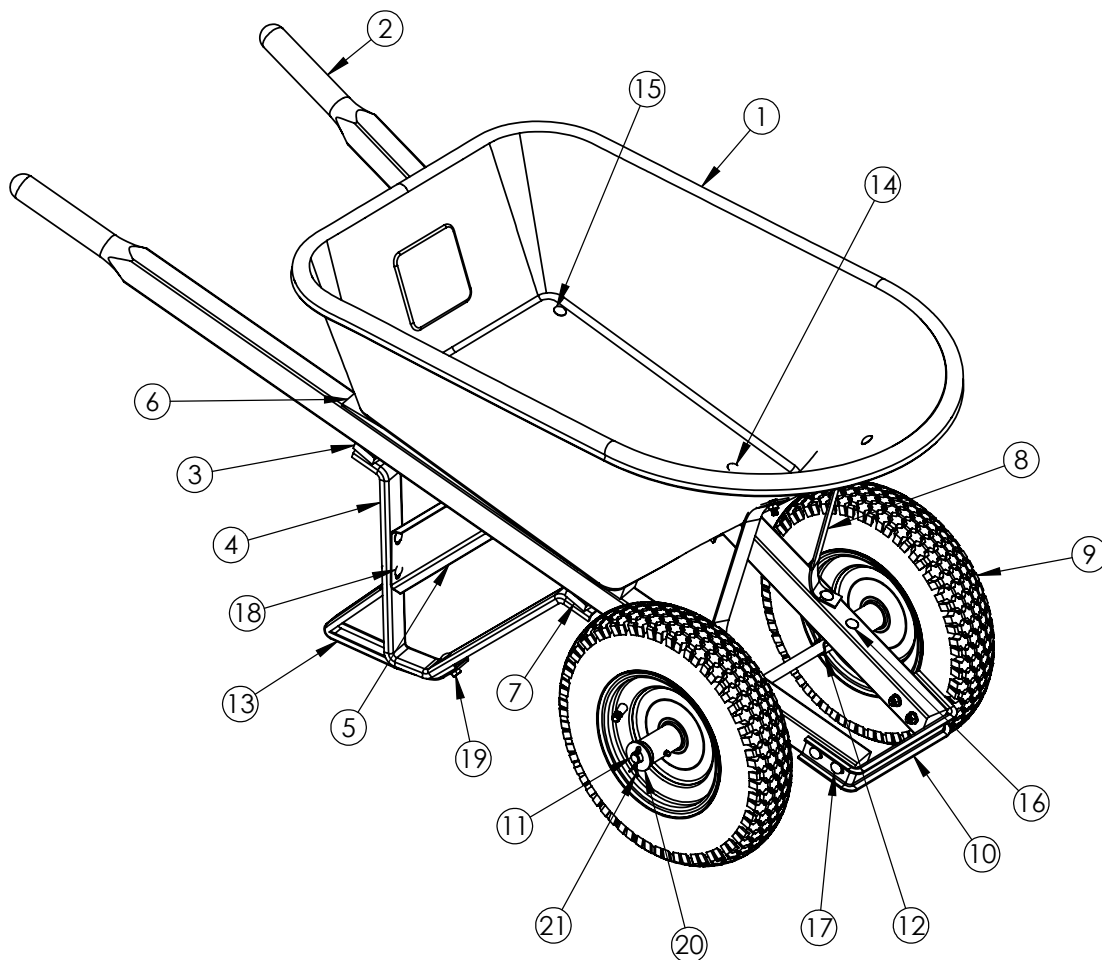

#11-661/#11-676/#28-701/#28-703/#28-705
 #28-707/#28-901/#28-903/#28-905/#28-907
 #28-911/#28-909

Double Wheel Wheelbarrows

Parts List

Key #	Part #	Detail	Qty/Unit	Key #	Part #	Detail	Qty/Unit
1	50-165	Steel Tray	1	11	50-247	24" Axle	1
1	50-216	Poly Tray	1	12	50-332	Axle Bracket (Dbl Wheel Only)	2
2	50-532	Steel Handles (pr)	1	13	50-328	Leg Stabilizer	2
2	50-244	Wood Handles (pr)	1	14	52-435	Carriage Bolt $\frac{5}{16}$ " x 5"	2
3	50-319	Rear Support	1	15	52-434	Carriage Bolt $\frac{5}{16}$ " x 3 $\frac{3}{4}$ "	2
4	50-320	Leg	2	16	52-433	Carriage Bolt $\frac{5}{16}$ " x 2 $\frac{1}{2}$ "	4
5	50-321	Leg Brace	1	17	52-401	Carriage Bolt $\frac{5}{16}$ " x 2 $\frac{1}{4}$ "	4
6	50-323	Wedge	2	18	52-438	Carriage Bolt $\frac{5}{16}$ " x 1"	8
7	50-324	Front Support	1	19	52-232	Serrated Nut $\frac{5}{16}$ "	20
8	50-325	Vertical Tray Brace	2	20	52-108	Washer $\frac{5}{8}$ " x 1- $\frac{3}{4}$ "	2
9	50-174	Rim & Tire (Knobby)	2	21	52-670	Cotter Pin	2
9	84-714	Rim & Tire (Flat Free)	2	n/a	80-102	Innertube	1
9	80-105	Rim & Tire (Ribbed)	2	n/a	80-101	Bearings (set of 2)	1
10	50-326	Nose Piece	1	n/a	50-329	Bag of Hardware-Tray	1