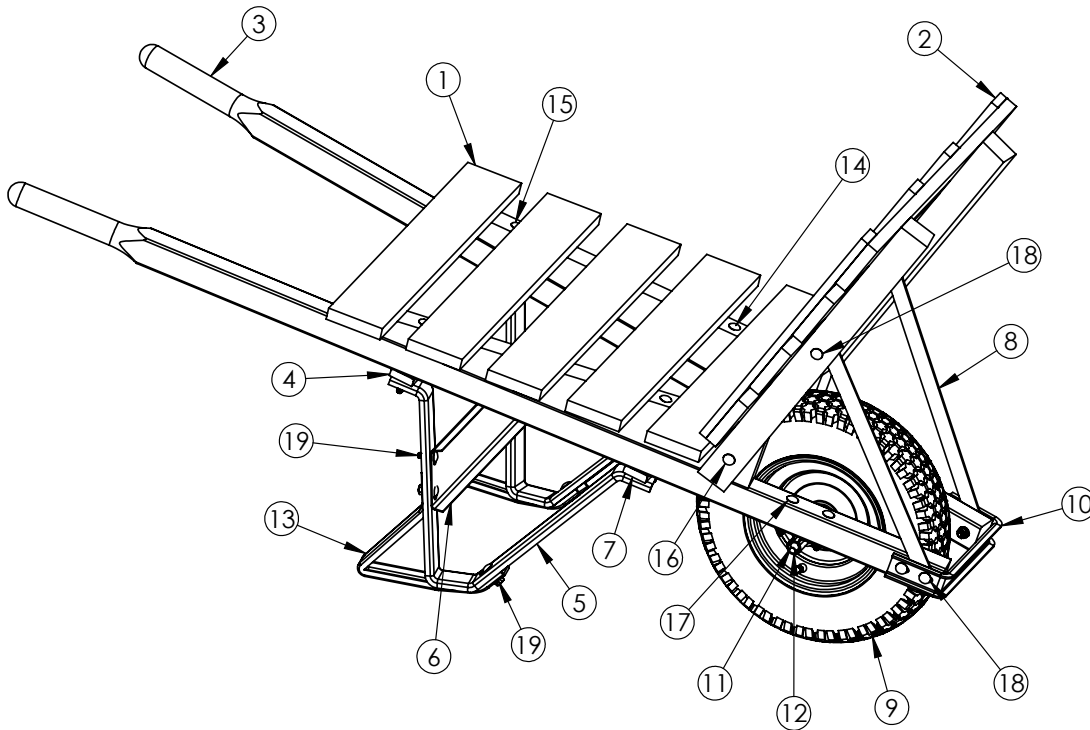

#11-305/#28-710/#28-712
 #28-912/#28-914/#28-916

Single Wheel Brick & Tile Wheelbarrow

Parts List

| Key # | Part # | Detail | Qty/Unit | Key # | Part # | Detail | Qty/Unit |
|-------|-----------|--------------------------|----------|-------|--------|--|----------|
| 1 | 11-305-03 | Bed | 1 | 12 | 50-327 | Axle Bracket | 2 |
| 2 | 11-305-02 | Dash | 1 | 13 | 50-328 | Leg Stabilizer | 2 |
| 3 | 50-532 | Steel Handles (pair) | 1 | 14 | 52-436 | Carriage Bolt $\frac{5}{16}$ " x 6" | 2 |
| 3 | 50-244 | Wood Handles (pair) | 1 | 15 | 52-435 | Carriage Bolt $\frac{5}{16}$ " x 5" | 2 |
| 4 | 50-319 | Rear Bed Brace | 1 | 16 | 52-434 | Carriage Bolt $\frac{5}{16}$ " x 3 $\frac{3}{4}$ " | 2 |
| 5 | 50-320 | Legs | 2 | 17 | 52-433 | Carriage Bolt $\frac{5}{16}$ " x 2 $\frac{1}{2}$ " | 4 |
| 6 | 50-321 | Leg Brace | 1 | 18 | 52-401 | Carriage Bolt $\frac{5}{16}$ " x 2 $\frac{1}{4}$ " | 6 |
| 7 | 50-324 | Front Bed Brace | 1 | 19 | 52-438 | Carriage Bolt $\frac{5}{16}$ " x 1" | 6 |
| 8 | 50-331 | Front Dash Support | 2 | 20 | 52-127 | Washer $\frac{5}{16}$ " | 22 |
| 9 | 50-174 | Rim and Tire (Knobby) | 1 | 21 | 52-232 | Serrated Nut $\frac{5}{16}$ " | 22 |
| 9 | 84-714 | Rim and Tire (Flat Free) | 1 | n/a | 80-102 | Innertube | 1 |
| 9 | 80-105 | Rim and Tire (Ribbed) | 1 | n/a | 80-101 | Bearings (set of 2) | 1 |
| 10 | 50-326 | Nose Piece | 1 | n/a | 50-330 | Bag of Hardware B/T | 1 |
| 11 | 50-245 | 9-1/2" Axle | 1 | | | | |