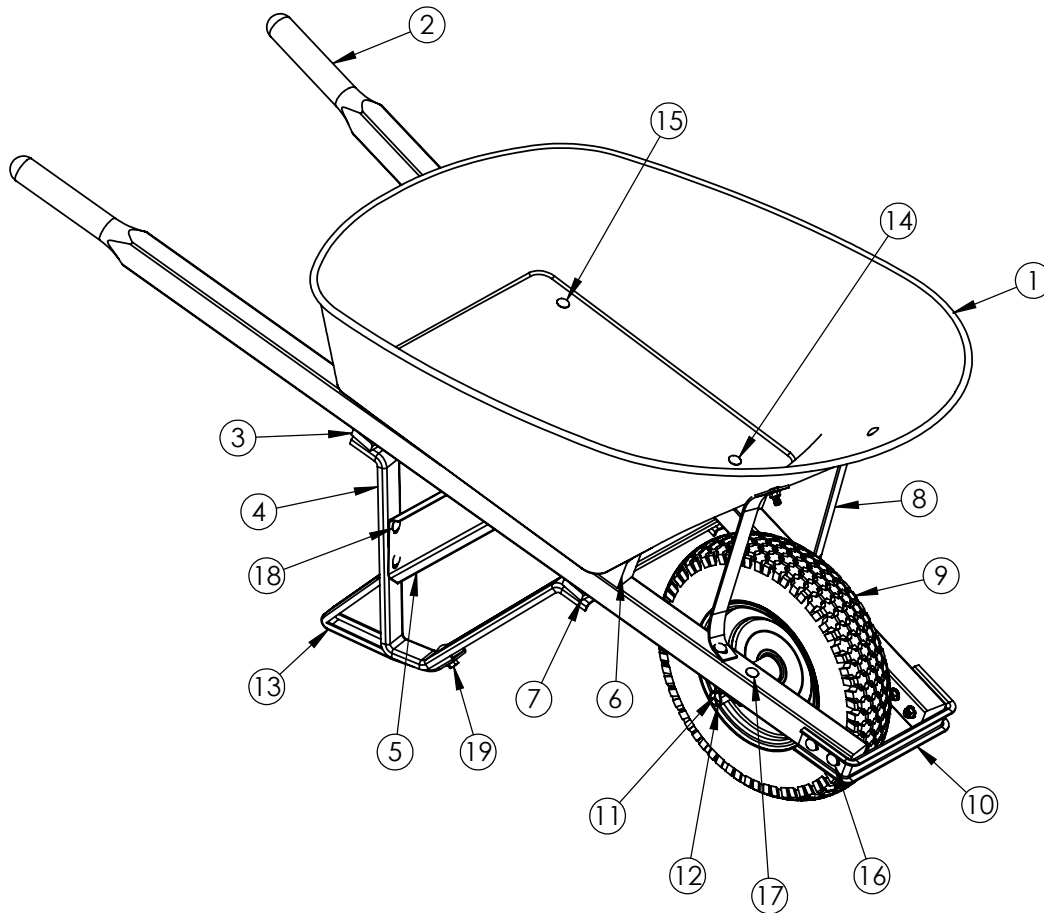

11-300/#11-681/#28-700/#28-702/#28-704/#28-706
 # 28-900/#28-902/#28-904/#28-906/#28-908/#28-910

Single Wheel Wheelbarrows

Parts List

Key #	Part #	Detail	Qty/Unit	Key #	Part #	Detail	Qty/Unit
1	50-165	Steel Tray	1	10	50-326	Nose Piece	1
1	50-216	Poly Tray	1	11	50-245	Axle 9-1/2"	1
2	50-244	Wood Handles (pr)	1	12	50-327	Axle Bracket	2
2	50-532	Steel Handles (pr)	1	13	50-328	Leg Stabilizer	2
3	50-319	Rear Support	1	14	52-435	Carriage Bolt 5/16" x 5"	2
4	50-320	Leg	2	15	52-434	Carriage Bolt 5/16" x 3 3/4"	2
5	50-321	Leg Brace	1	16	52-433	Carriage Bolt 5/16" x 2 1/2"	4
6	50-323	Wedge	2	17	52-401	Carriage Bolt 5/16" x 2 1/4"	4
7	50-324	Front Support	1	18	52-438	Carriage Bolt 5/16" x 1"	8
8	50-325	Vertical Tray Brace	2	19	52-232	Serrated Nut 5/16"	20
9	50-174	Rim and Tire (Knobby)	1	n/a	52-127	Lock Washer	20
9	84-714	Rim and Tire (Flat Free)	1	n/a	80-102	Innertube 1	1
9	80-105	Rim and Tire (Ribbed)	1	n/a	80-101	Bearings (set of 2)	1
				n/a	50-329	Bag of Hardware -Tray	1