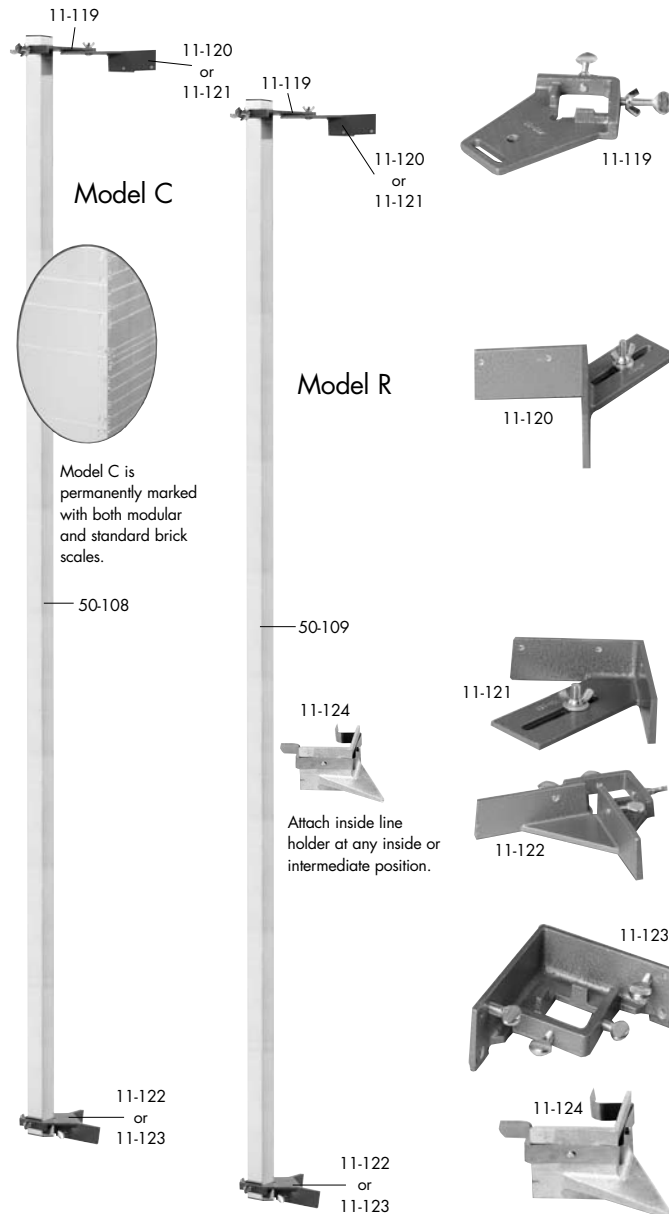

# #11-118, 11-486, 11-657, 11-658 Model C & Model R Masonry Guides

	Inside Corner	Outside Corner
Model C with brick scales	#11-658	#11-118
Model R without brick scales	#11-657	#11-486

## Parts List

Part#	Detail	Qty/Unit
50-108	Model C (with brick scales) Pole Part Only	1
50-109	Model R (without brick scales) Pole Part Only	1
11-119	<b>Top Sliding Attachment for Inside or Outside Fitting - Complete</b> <i>Includes:</i>	
52-301	Thumb Screws 2" x 3/8"	2
52-261	Wing Nuts 3/8"	2
11-120	<b>Outside Corner Top Fitting - Complete</b> <i>Includes:</i>	
52-900	3/8" Carriage Bolt Assembly <i>Assembly Includes:</i>	
52-406	Carriage Bolt 1 1/4" x 3/8"	1
52-103	Washer 3/8"	1
52-261	Wing Nut 3/8"	1
11-121	<b>Inside/Intermediate Top Fitting - Complete</b> <i>Includes:</i>	
52-900	3/8" Carriage Bolt Assembly <i>(Replacement Parts: See Outside Corner Top Fitting)</i>	
11-122	<b>Outside Corner Base - Complete</b> <i>Includes:</i>	
52-302	Thumb Screws 1" x 3/8"	4
11-123	<b>Inside/Intermediate Base - Complete</b> <i>Includes:</i>	
52-302	Thumb Screws 1" x 3/8"	4
11-495	Double Head Nails 8"	2
11-142	Wall Clip Assembly <i>(See Telescoping Brace Parts List PL11131 for Wall Clip Parts Break Down)</i>	2
11-124	<b>Inside/Intermediate Line Holder</b>	

All fittings and base units sold complete with fasteners.  
Order by Part Number.

**Order by Part Number**  
**Toll Free Order Hotline**  
**800-444-7060**