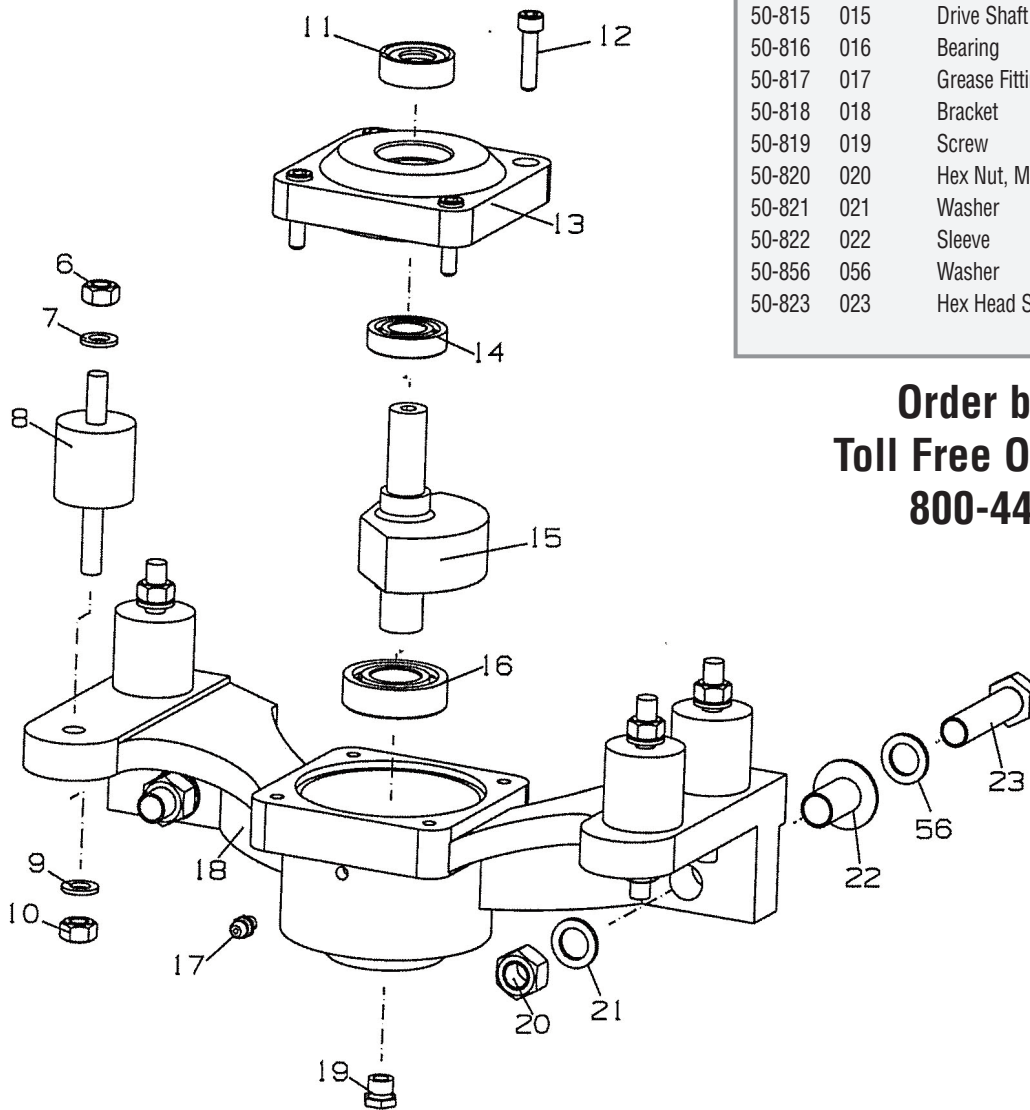

### PARTS LIST

Part #	Key #	Detail	Qty/Unit
82-492	001	4' Blade	1
82-765	001	5' Blade	1
82-493	001	6' Blade	1
82-494	001	8' Blade	1
82-495	001	10' Blade	1
82-496	001	12' Blade	1
82-497	001	14' Blade	1
82-498	001	16' Blade	1
50-802	002	Frame and Handle cpl.	1
50-803	003	Engine, Honda GX35	1
50-804	004	Blade Adapter cpl.	1
50-805	005	Drive cpl.	1

### PARTS LIST

Part #	Key #	Detail	Qty/Unit
50-806	006	Lock Nut, MB	4
50-807	007	Washer	4
50-808	008	Shock Mount	4
50-809	009	Washer	4
50-810	010	Lock Nut, MB	4
50-811	011	Oil Seal, 15x30x7	1
50-812	012	Socket Head Screw, M6x25	4
50-813	013	Bearing Cover	1
50-814	014	Bearing	1
50-815	015	Drive Shaft	1
50-816	016	Bearing	1
50-817	017	Grease Fitting	1
50-818	018	Bracket	1
50-819	019	Screw	1
50-820	020	Hex Nut, M12	2
50-821	021	Washer	2
50-822	022	Sleeve	2
50-856	056	Washer	2
50-823	023	Hex Head Screw, M12x50	2

### PARTS LIST

Part #	Key #	Detail	Qty/Unit
50-824	024	Rubber Connection	1
50-825	025	Bearing	1
50-826	026	Screw, M8x25	4
50-827	027	Spring Washer	4
50-828	028	Washer	4
50-829	029	Housing	1
50-830	030	Screw, M6x40	4
50-831	031	Spring Washer	4
50-832	032	Washer	4
50-833	033	Retaining Ring	1
50-834	034	Drive Shaft	1
50-835	035	Bearing	1
50-836	036	Clutch cpl.	1

### PARTS LIST

Part #	Key #	Detail	Qty/Unit
50-837	037	Mounting Plate	1
50-838	038	Lock Nut, MB	1
50-839	039	Washer	2
50-840	040	Spring Washer	1
50-841	041	Support Stand	1
50-842	042	Washer	1
50-843	043	Hex Head Screw M8x35	1
50-844	044	Plug	1
50-845	045	Hex Nut, M8	4
50-846	046	Spring Washer	4
50-847	047	Pivot	4
50-848	048	Washer	4
50-849	049	Hex Head Screw, M8x40	4
50-850	050	Upper Handle	2
50-851	051	Handle Pipe	2
50-852	052	Grip Handle	2
50-496	053	Throttle Cable	1
50-854	054	On-Off Switch	1
50-855	055	Sleeve	4