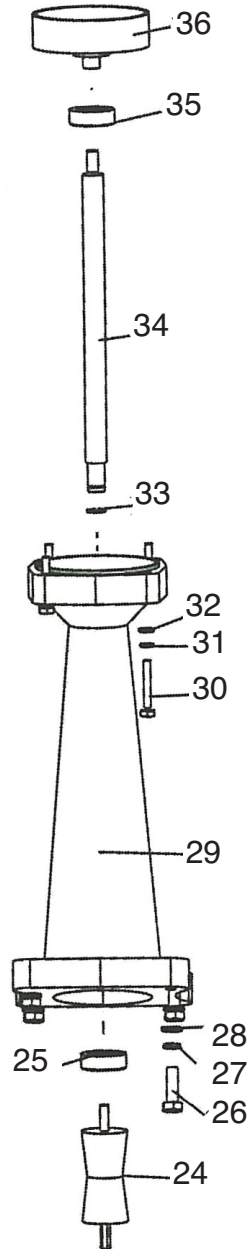

### PARTS LIST

Part #	Key #	Detail	Qty/Unit
82-492	001	4' Blade	1
82-765	001	5' Blade	1
82-493	001	6' Blade	1
82-494	001	8' Blade	1
82-495	001	10' Blade	1
82-496	001	12' Blade	1
82-497	001	14' Blade	1
82-498	001	16' Blade	1
50-802	002	Frame and Handle cpl.	1
50-803	003	Engine, Honda GX35	1
50-804	004	Blade Adapter cpl.	1
50-805	005	Drive cpl.	1

### PARTS LIST

Part #	Key #	Detail	Qty/Unit
50-806	006	Lock Nut, MB	4
50-807	007	Washer	4
50-808	008	Shock Mount	4
50-809	009	Washer	4
50-810	010	Lock Nut, MB	4
50-811	011	Oil Seal, 15x30x7	1
50-812	012	Socket Head Screw, M6x25	4
50-813	013	Bearing Cover	1
50-814	014	Bearing	1
50-815	015	Drive Shaft	1
50-816	016	Bearing	1
50-817	017	Grease Fitting	1
50-818	018	Bracket	1
50-819	019	Screw	1
50-820	020	Hex Nut, M12	2
50-821	021	Washer	2
50-822	022	Sleeve	2
50-856	056	Washer	2
50-823	023	Hex Head Screw, M12x50	2

### PARTS LIST

Part #	Key #	Detail	Qty/Unit
50-824	024	Rubber Connection	1
50-825	025	Bearing	1
50-826	026	Screw, M8x25	4
50-827	027	Spring Washer	4
50-828	028	Washer	4
50-829	029	Housing	1
50-830	030	Screw, M6x40	4
50-831	031	Spring Washer	4
50-832	032	Washer	4
50-833	033	Retaining Ring	1
50-834	034	Drive Shaft	1
50-835	035	Bearing	1
50-836	036	Clutch cpl.	1

### PARTS LIST

Part #	Key #	Detail	Qty/Unit
50-837	037	Mounting Plate	1
50-838	038	Lock Nut, MB	1
50-839	039	Washer	2
50-840	040	Spring Washer	1
50-841	041	Support Stand	1
50-842	042	Washer	1
50-843	043	Hex Head Screw M8x35	1
50-844	044	Plug	1
50-845	045	Hex Nut, M8	4
50-846	046	Spring Washer	4
50-847	047	Pivot	4
50-848	048	Washer	4
50-849	049	Hex Head Screw, M8x40	4
50-850	050	Upper Handle	2
50-851	051	Handle Pipe	2
50-852	052	Grip Handle	2
50-496	053	Throttle Cable	1
50-854	054	On-Off Switch	1
50-855	055	Sleeve	4