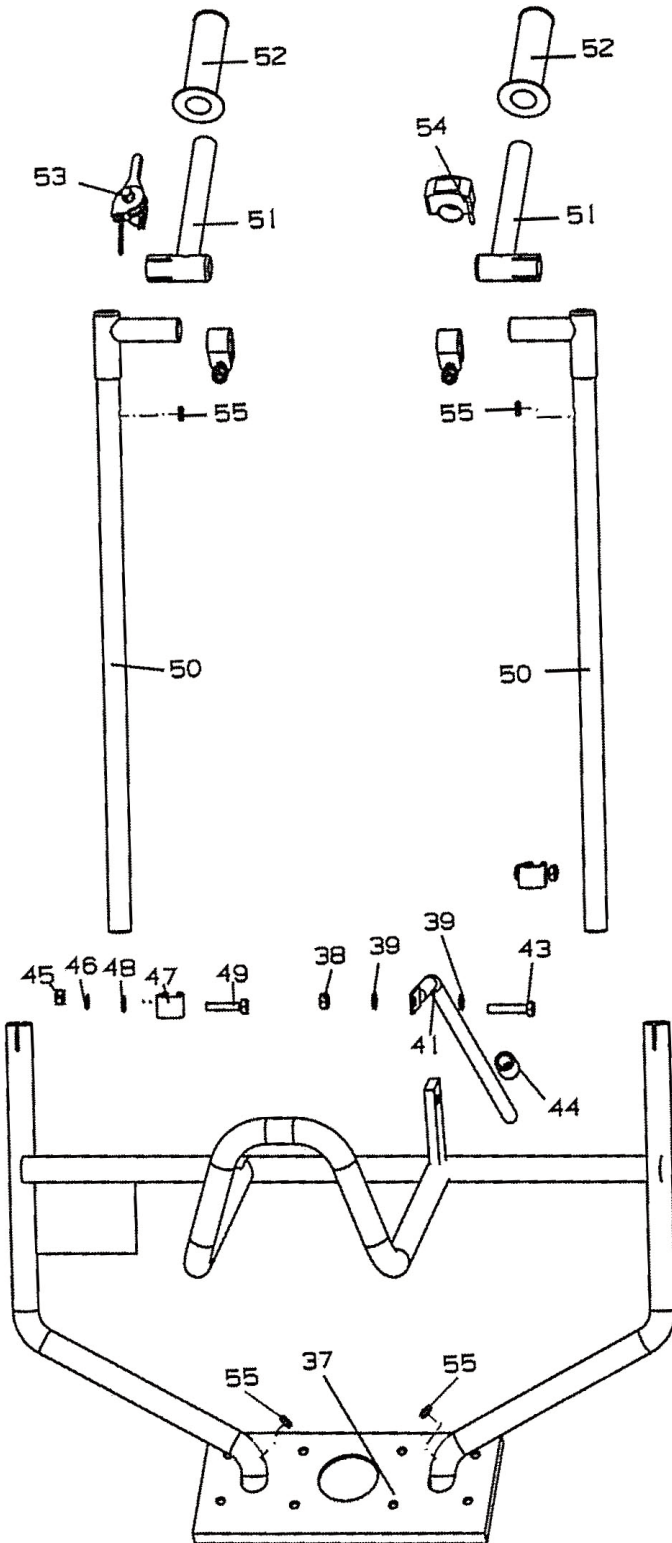

### PARTS LIST

Part #	Key #	Detail	Qty/Unit
82-492	001	4' Blade	1
82-765	001	5' Blade	1
82-493	001	6' Blade	1
82-494	001	8' Blade	1
82-495	001	10' Blade	1
82-496	001	12' Blade	1
82-497	001	14' Blade	1
82-498	001	16' Blade	1
50-802	002	Frame and Handle cpl.	1
50-803	003	Engine, Honda GX35	1
50-804	004	Blade Adapter cpl.	1
50-805	005	Drive cpl.	1

### PARTS LIST

Part #	Key #	Detail	Qty/Unit
50-806	006	Lock Nut, MB	4
50-807	007	Washer	4
50-808	008	Shock Mount	4
50-809	009	Washer	4
50-810	010	Lock Nut, MB	4
50-811	011	Oil Seal, 15x30x7	1
50-812	012	Socket Head Screw, M6x25	4
50-813	013	Bearing Cover	1
50-814	014	Bearing	1
50-815	015	Drive Shaft	1
50-816	016	Bearing	1
50-817	017	Grease Fitting	1
50-818	018	Bracket	1
50-819	019	Screw	1
50-820	020	Hex Nut, M12	2
50-821	021	Washer	2
50-822	022	Sleeve	2
50-856	056	Washer	2
50-823	023	Hex Head Screw, M12x50	2

### PARTS LIST

Part #	Key #	Detail	Qty/Unit
50-824	024	Rubber Connection	1
50-825	025	Bearing	1
50-826	026	Screw, M8x25	4
50-827	027	Spring Washer	4
50-828	028	Washer	4
50-829	029	Housing	1
50-830	030	Screw, M6x40	4
50-831	031	Spring Washer	4
50-832	032	Washer	4
50-833	033	Retaining Ring	1
50-834	034	Drive Shaft	1
50-835	035	Bearing	1
50-836	036	Clutch cpl.	1

### PARTS LIST

Part #	Key #	Detail	Qty/Unit
50-837	037	Mounting Plate	1
50-838	038	Lock Nut, MB	1
50-839	039	Washer	2
50-840	040	Spring Washer	1
50-841	041	Support Stand	1
50-842	042	Washer	1
50-843	043	Hex Head Screw M8x35	1
50-844	044	Plug	1
50-845	045	Hex Nut, M8	4
50-846	046	Spring Washer	4
50-847	047	Pivot	4
50-848	048	Washer	4
50-849	049	Hex Head Screw, M8x40	4
50-850	050	Upper Handle	2
50-851	051	Handle Pipe	2
50-852	052	Grip Handle	2
50-496	053	Throttle Cable	1
50-854	054	On-Off Switch	1
50-855	055	Sleeve	4