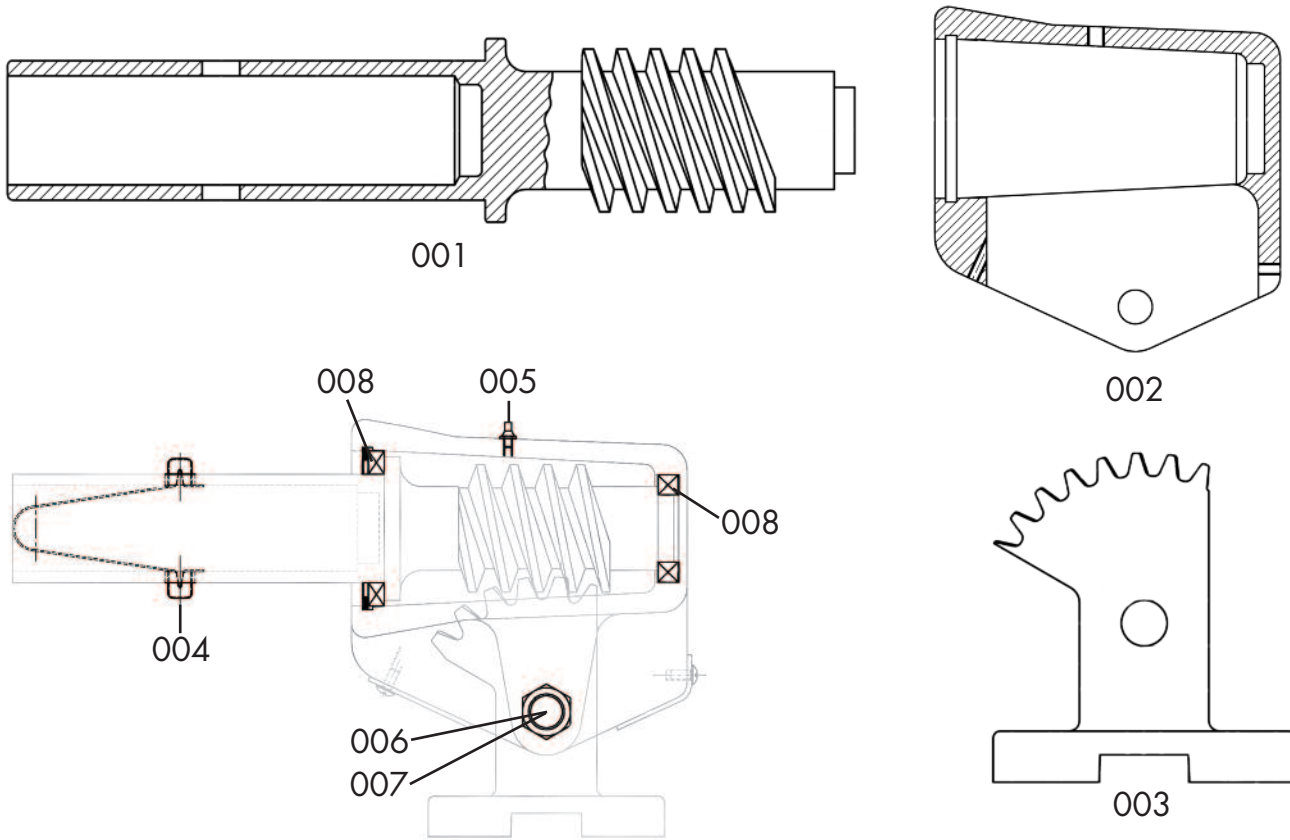

#12-372 Wormgear Adjustable Bracket

Parts List

Ref #	Key #	Part #	Detail	Qty/Unit
12-372	001	50-191	Geared Tube	1
12-372	002	50-192	Housing Casting	1
12-372	003	50-193	Base casting	1
12-372	004	12-266	Clip	1
12-372	005	50-194	Grease Fitting	1
12-372	006	52-476	Hex Head Bolt	1
12-372	007	52-214	Hex Head Nut	1
12-372	008	50-196	Seal/Spacer Set	1
12-372	N/A	50-195	Top Section (Includes: 001/002/004/005/008)	1
12-372	N/A	52-469	Hex Head Bolt 3/8"x 7/8" Long	4
12-372	N/A	52-468	Hex Head Bolt 3/8"x 1/2" Long	2