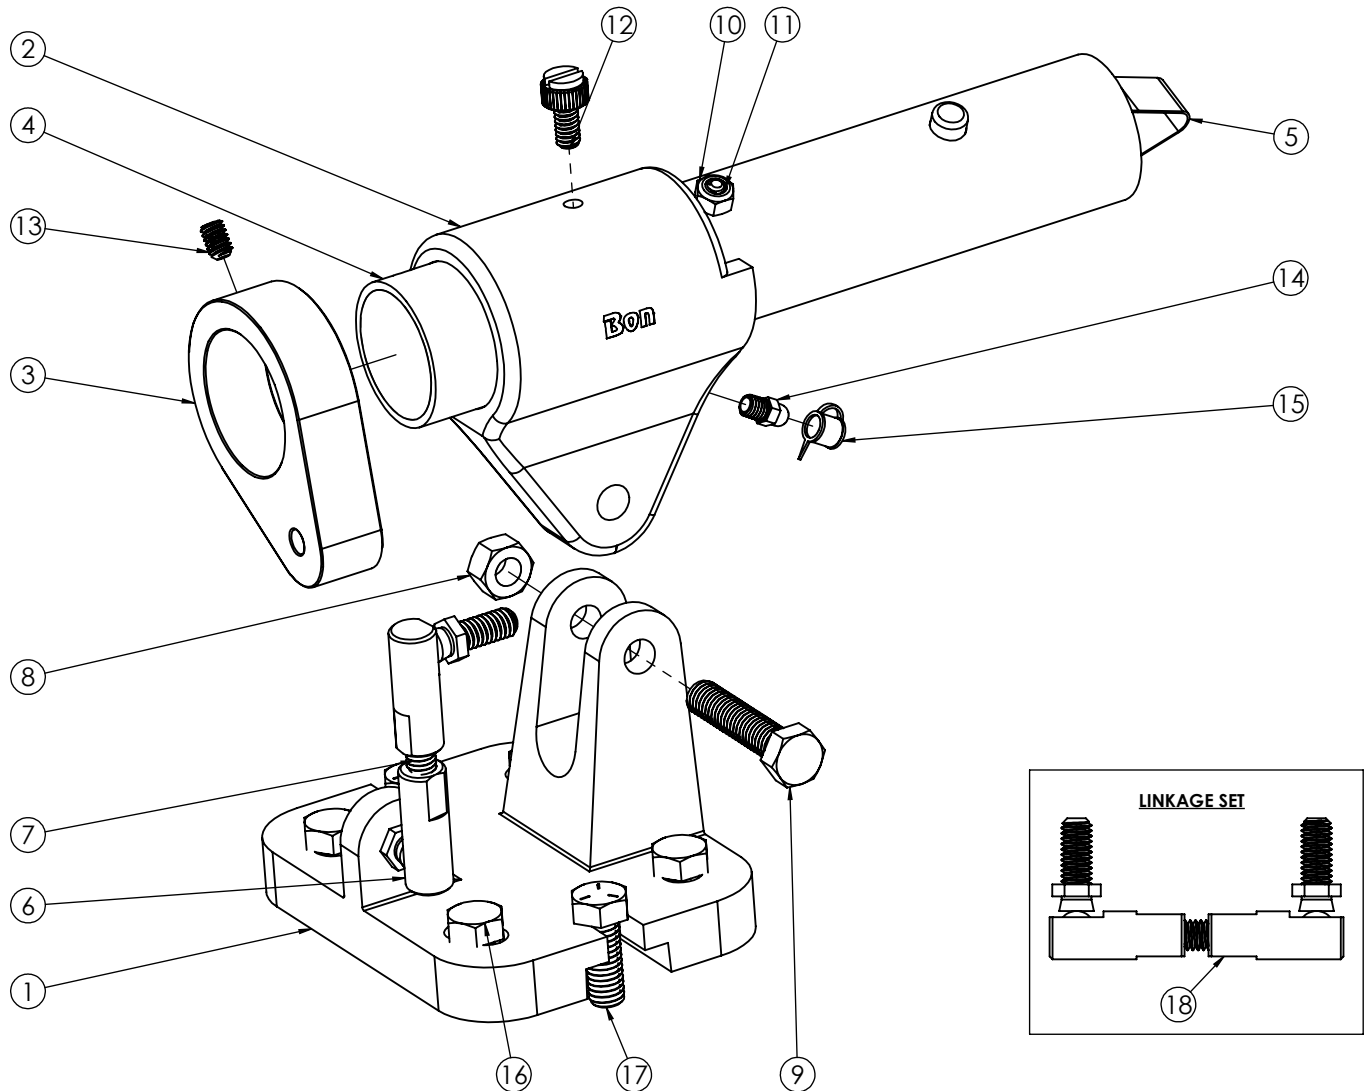

#12-946

ROCK 'N' ROLL BRACKET

Parts List

Ref #	Key #	Detail	Qty/Unit	Ref #	Key #	Detail	Qty/Unit
702-70010	001	TUBE	1	52-208	010	NUT 10-32 LOCK	1
702-70011	002	BRACKET PIVOT	1	52-374	011	SCREW CAP 10-32 X 3/8"	1
702-70012	003	COLLAR	1	52-664	012	THUMB SCREW - 1/4-20 x 1/2"	1
701-70020	004	TUBE	1	52-557	013	SCREW SOCKET SET 1/4-20 x 3/8	1
12-266	005	BUTTON CLIP - DOUBLE HOLLOW	1	52-661	014	FITTING GREASE - 1/4"	1
52-550	006	BALL LINKAGE 5/16-24	2	52-666	015	GREASE CAP	1
52-551	007	ALL THREAD 5/16-24 x 1-1/2"	1	52-469	016	HEX BOLT 3/8-16 x 7/8	4
52-202	008	HEX NUT - 3/8-16	1	52-442	017	HEX BOLT 3/8-16 x 1"	2
52-498	009	HEX SCREW 3/8-16 x 1-3/4"	1	50-495	018	LINKAGE WITH HARDWARE	1