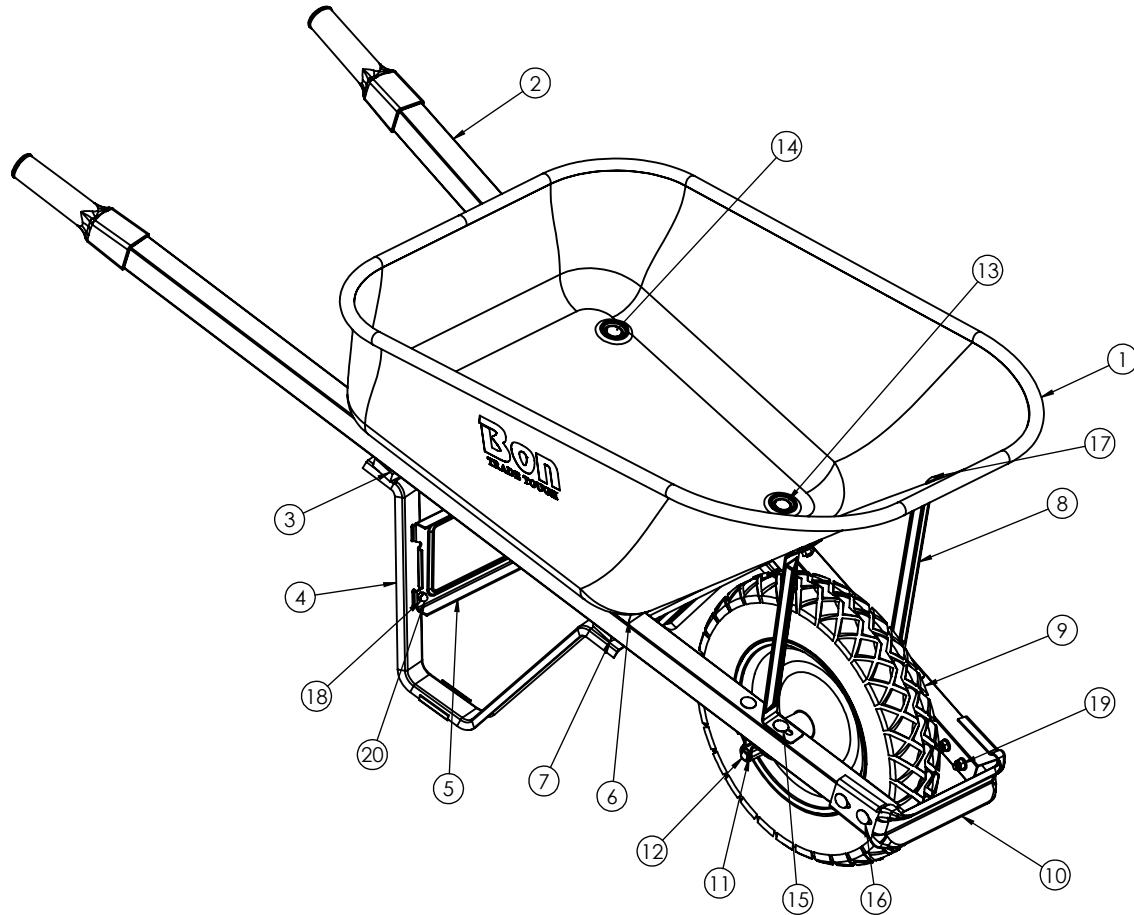

#84-974 / #34-231 / #34-232  
 #34-233 / #34-234 / #34-235

Trade Tough™  
 Wheel Barrow

### Parts List

Part #	Key #	Detail	Qty/Unit	Part #	Key #	Detail	Qty/Unit
84-992	001	Tray	1	50-559	011	Axle	1
84-993	002	Steel Handles (pair)	1	50-560	012	Axle Bracket	2
50-244	002	Wood Handles (pair)	1	52-826	013	Carriage Bolt M8-1.25 x 108 mm LG	2
50-552	003	Rear Support	1	52-827	014	Carriage Bolt M8-1.25 x 88 mm LG	2
50-553	004	Leg	2	52-828	015	Carriage Bolt M8-1.25 x 58 mm LG	4
50-554	005	Leg Brace	1	52-829	016	Carriage Bolt M8-1.25 x 53 mm LG	4
50-555	006	Wedge	2	52-830	017	Carriage Bolt M8-1.25 x 15 mm LG	2
50-556	007	Front Support	1	52-831	018	Hex Head Bolt M6-1.0 x 12 mm LG	2
50-557	008	Vertical Tray Brace	2	52-209	019	Hex Nut M8-1.25	14
84-714	009	Rim and Tire (Flat Free)	1	52-833	020	Lock Nut M6	2
50-174	009	Rim and Tire (Knobby)	1	52-834	n/a	Washer	16
80-105	009	Rim and Tire (Ribbed)	1	52-835	n/a	Lock Washer	16
50-558	010	Nose Piece	1	50-561	n/a	Hardware Package	1