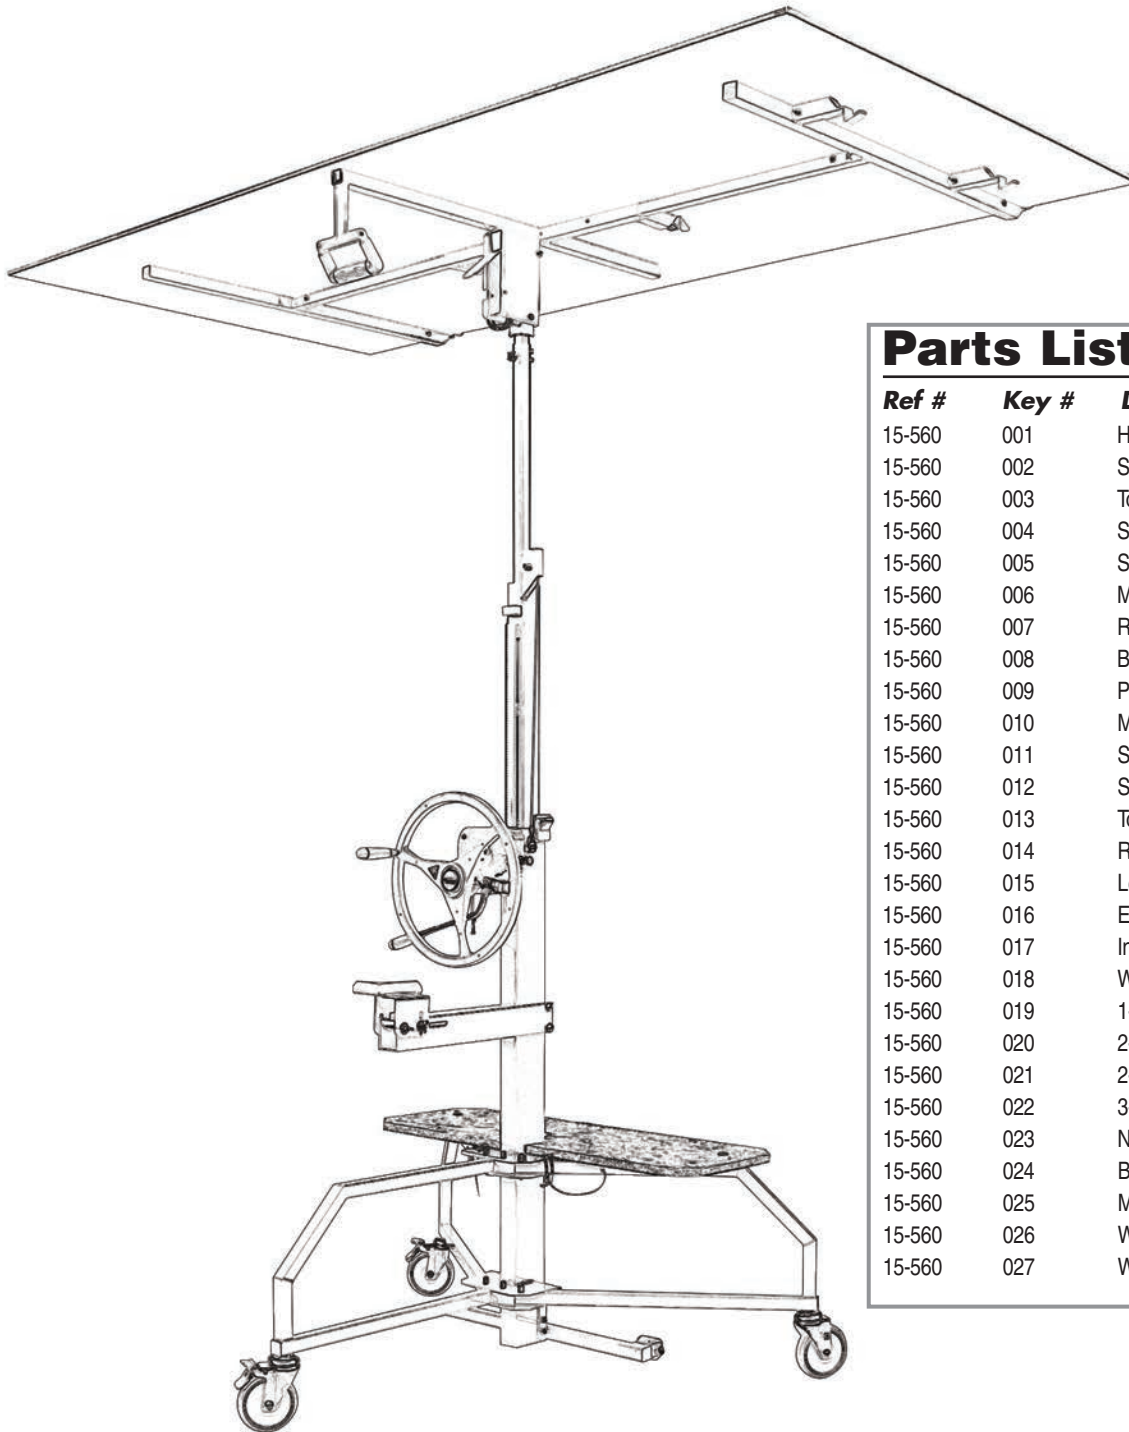

#15-560

Drywall Versa Lifter

Parts List

Ref #	Key #	Detail
15-560	001	Hex bit for use with power drill
15-560	002	Steering wheel central screw
15-560	003	Top rack retractable stopper
15-560	004	Steering wheel
15-560	005	Steering wheel handle
15-560	006	Main brake lever
15-560	007	Removable pin
15-560	008	Balance bar with wheels
15-560	009	Power drill support base
15-560	010	Middle foot
15-560	011	Side foot with brake
15-560	012	Side foot without brake
15-560	013	Top rack
15-560	014	Right arm
15-560	015	Left arm
15-560	016	Extension tube
15-560	017	Internal tube
15-560	018	Wooden platform
15-560	019	1-3/4" screw & nut
15-560	020	2-1/4" screw & nut
15-560	021	2-5/8" screw & nut
15-560	022	3-1/8" screw & nut
15-560	023	Nut
15-560	024	Brake lining
15-560	025	Metallic cable
15-560	026	Wheel with brake
15-560	027	Wheel without brake

Order by Ref # & Key #

Call Toll-Free 800-444-7060

Bon[®]

Trusted since 1958

4430 Gibsonia Rd. • Gibsonia, PA 15044 • USA • www.bontool.com

PL15560 01/20